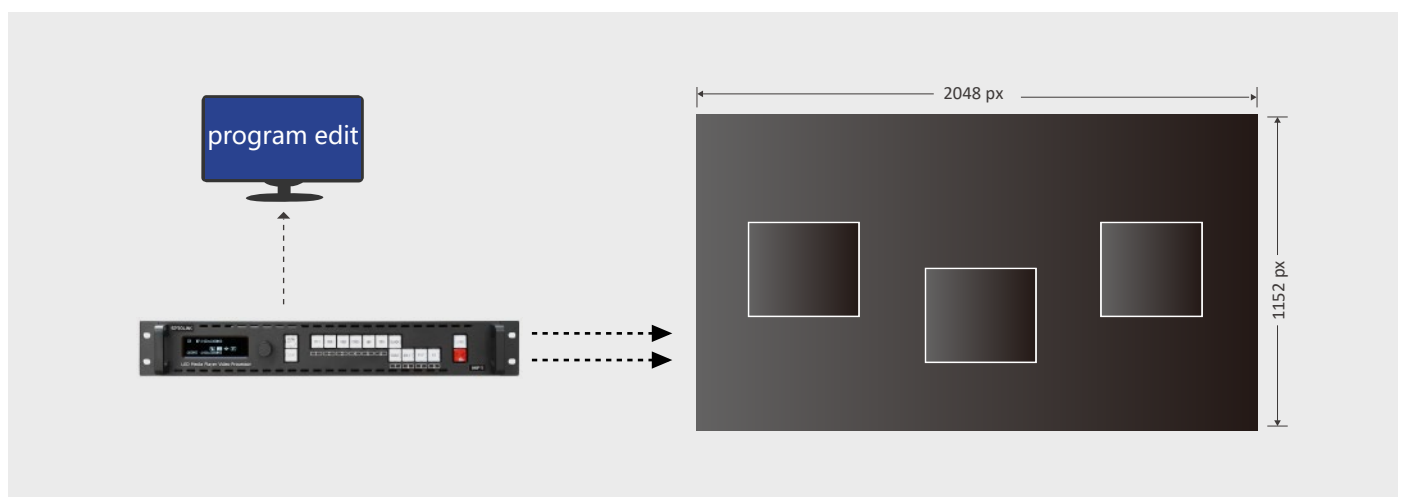

New experience with Studio Integration processor.

APP remote control with display schedule management

SYSTEM SOLUTION DIAGRAM

PRODUCT SOLUTIONS

Project 1: Project Application: Built-in storage; APP Remote Control; without PC

Project 2: Advertisement Application: Multiple Videos and images Mix with OSD Application.

Project 3: Plaza Application: Scenes and Media Advertisement Broadcast Schedule.

SPECIFICATIONS

Input Port	Standard	1 × HDMI 1.3 1 × DVI 1 × DVI LOOP 1 × VGA 1 × CVBS 4 × USB
	Optional	1 × SDI 1 × SDI LOOP
Output Port	Standard	2 × DVI(main output) 1 × VGA(program edit output) 2 × RCA(Audio output)
Operation	Standard	1 × RJ45(port) 1 × WIFI(hotspot)
Input Resolution	DVI	VESA: 800x600 1024x768 1280x1024 1600x1200 1920x1080 1920x1200 2048x1152
	HDMI	SMPTE: 480i 576i 720p 1080i 1080p VESA: 800x600 1024x768 1280x720 1280x800 1280x960 1280x1024 1400x1050 1600x1200 1920x1080 1920x1200 2048x1152
	VGA	VESA: 800x600 1024x768 1280x1024 1600x1200 1920x1080 1920x1200 2048x1152
	YPbPr	SMPTE: 480i 576i 480P 576P 720p 1080i 1080P
	CVBS	480i 576i PAL NTSC SECAM
SDI	480i 576i 720p 1080i 1080p 1080psf	
Output Resolution	SMPTE	720p 1080p
	VESA	1024x768 1280x720 1280x1024 1400x1050 1600x1200 1920x1080 1920x1200 2048x1152 2560x816 1024x1280 1152x1152 1280x1280 1536x1536 2560x1024 2560x1600 3840x540 @Support point-to-point custom
Support Standard	DVI	DVI 1.0
	HDMI	1.3
	VGA	VGA-U
	CVBS	PAL NTSC SECAM
	SDI	SD-SDI、HD-SDI、3G-SDI
Refresh rate	23.98/24/25/29.97/30/50/59.94/60Hz	
Input Voltage	AC 100~264V (Typical Value110/220) 50/60Hz	
Maximum Power	35W	
Temperature	-25°C~55°C (Typical Value25°C)	
humidity	20%~90%	
Weight	4.5kg (Equipment Weight)	
	6.0kg (Transport Weight)	
Size	480mm x 320mm x 67mm (Equipment Size)	
	540mm x 380mm x 140mm (Transport Size)	