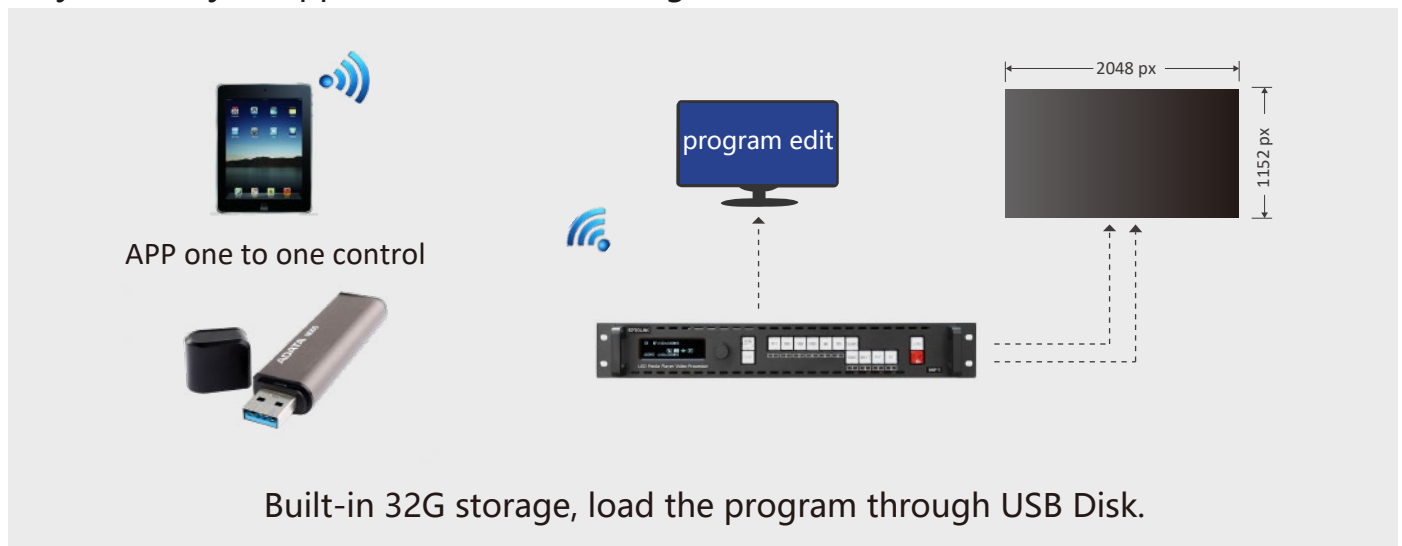

New experience with Studio Integration processor.

APP remote control with display schedule management

SYSTEM SOLUTION DIAGRAM

PRODUCT SOLUTIONS

Project 1: Project Application: Built-in storage; APP Remote Control; without PC

Project 2: Advertisement Application: Multiple Videos and images Mix with OSD Application.

Project 3: Plaza Application: Scenes and Media Advertisement Broadcast Schedule.

SPECIFICATIONS

Input Port	Standard	1 × HDMI 1.3 1 × DVI 1 × DVI LOOP 1 × VGA 1 × CVBS 4 × USB
	Optional	1 × SDI 1 × SDI LOOP
Output Port	Standard	2 × DVI(main output) 1 × VGA(program edit output) 2 × RCA(Audio output)
Operation	Standard	1 × RJ45(port) 1 × WIFI(hotspot)
Input Resolution	DVI	VESA: 800x600 1024x768 1280x1024 1600x1200 1920x1080 1920x1200 2048x1152
	HDMI	SMPTE: 480i 576i 720p 1080i 1080p VESA: 800x600 1024x768 1280x720 1280x800 1280x960 1280x1024 1400x1050 1600x1200 1920x1080 1920x1200 2048x1152
	VGA	VESA: 800x600 1024x768 1280x1024 1600x1200 1920x1080 1920x1200 2048x1152
	YPbPr	SMPTE: 480i 576i 480P 576P 720p 1080i 1080P
	CVBS	480i 576i PAL NTSC SECAM
SDI	480i 576i 720p 1080i 1080p 1080psf	
Output Resolution	SMPTE	720p 1080p
	VESA	1024x768 1280x720 1280x1024 1400x1050 1600x1200 1920x1080 1920x1200 2048x1152 2560x816 1024x1280 1152x1152 1280x1280 1536x1536 2560x1024 2560x1600 3840x540 @Support point-to-point custom
Support Standard	DVI	DVI 1.0
	HDMI	1.3
	VGA	VGA-U
	CVBS	PAL NTSC SECAM
	SDI	SD-SDI、HD-SDI、3G-SDI
Refresh rate	23.98/24/25/29.97/30/50/59.94/60Hz	
Input Voltage	AC 100~264V (Typical Value110/220) 50/60Hz	
Maximum Power	35W	
Temperature	-25°C~55°C (Typical Value25°C)	
humidity	20%~90%	
Weight	4.5kg (Equipment Weight)	
	6.0kg (Transport Weight)	
Size	480mm x 320mm x 67mm (Equipment Size)	
	540mm x 380mm x 140mm (Transport Size)	